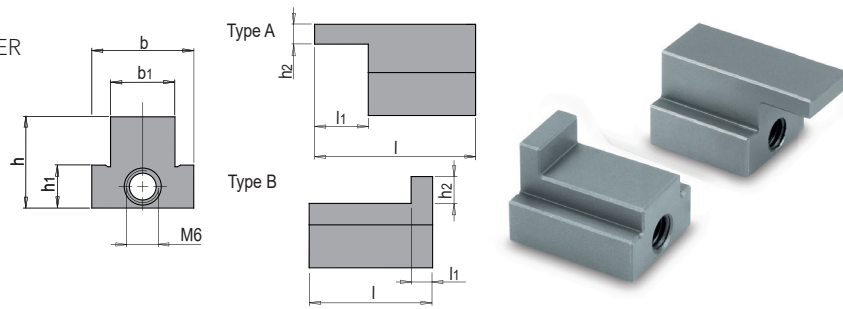

PRODUCT DESCRIPTION

» Jaws for HER 6110, HER 6114 and HER 6115

MATERIAL

» Corrosion resistant / hardened

h	h1	h2	b	b1	l	l1	Type	Clamping range	No.	EUR
17	8	3.7	19	12	30	10	A	0 - 33	HER 61101/ 0- 33	< >
17	8	5	19	12	23	4	B	33 - 66	HER 61101/33- 66	< >
17	8	5	19	12	59.5	4	B	66 - 100	HER 61101/66-100	< >