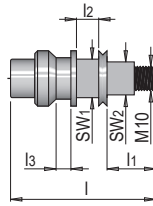

### PRODUCT DESCRIPTION

- » Suitable for use in wire EDM
- » Stainless steel screw without rinse hole
- » Suitable for automatic change
- » Compatible with the ITS system

l	l1	l2	l3	SW1	SW2	 Pcs. / PU	No.	EUR
55	18.2	8	5.3	14	12	1	HER 6810/ 1	< >
55	18.2	8	5.3	14	12	12	HER 6810/12	< >